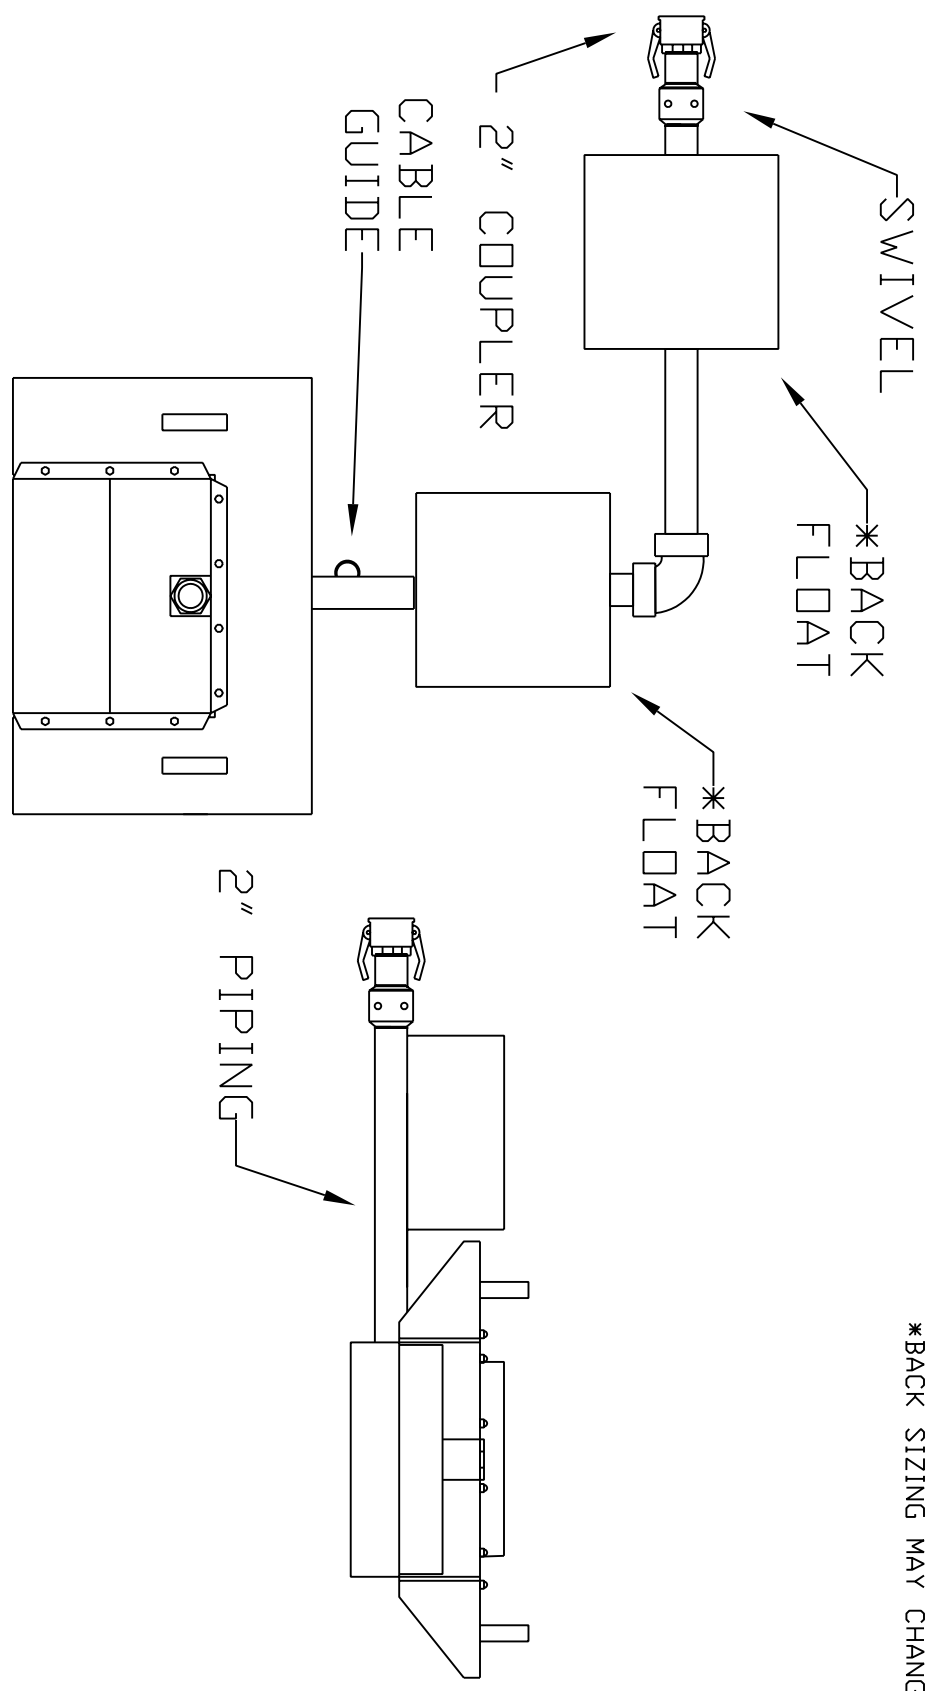

REV	DATE	DESCRIPTION

*BACK SIZING MAY CHANGE

MODEL RHS 1072
WEIR SKIMMER

ALL MATERIALS 400 SERIES OR
316 STAINLESS STEEL

SKIMOIL			
MODEL RHS 1072			
Hose deployment			
DATE	WO	DWG NO	REV
2/22/06		4501	SKIMOIL