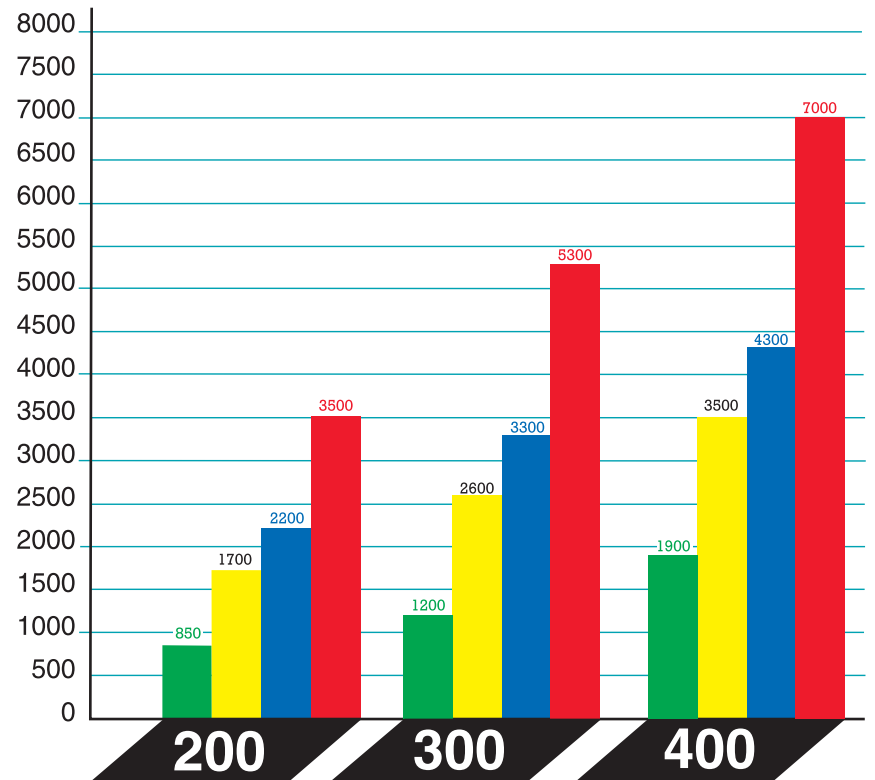

Super Capacity Models

Compressor Capacity, SCFM

CCS