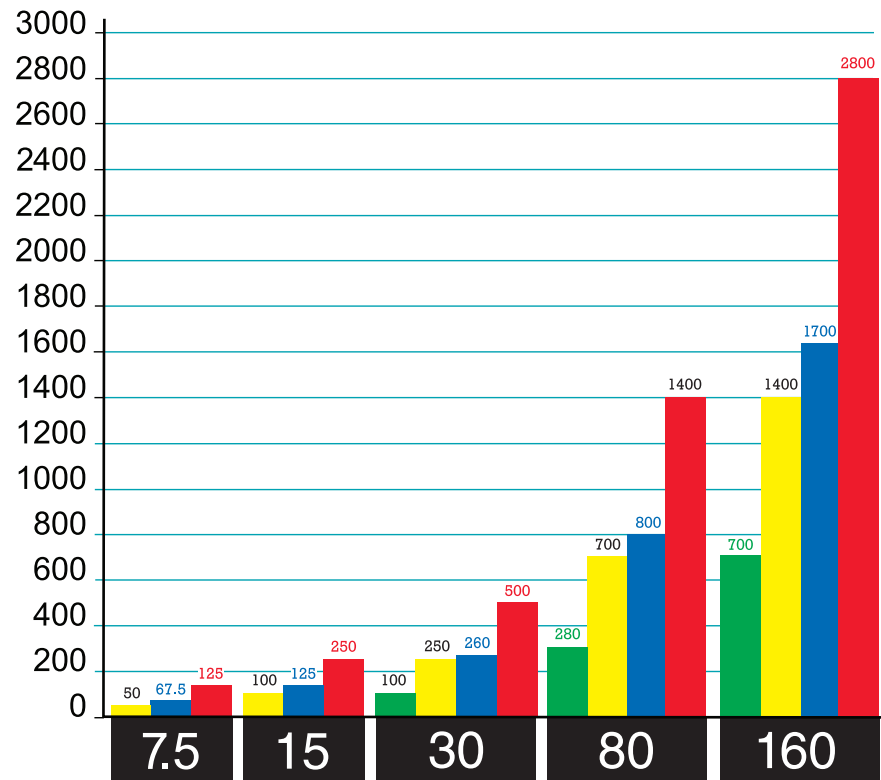

CCS

ISO 100+ LUBRICANTS

Sizing Graphs

■ Polyglycol
 ■ Petroleum
 ■ Diester
 ■ PAO

Standard Models

Compressor Capacity, SCFM

CCS

Super Capacity Models