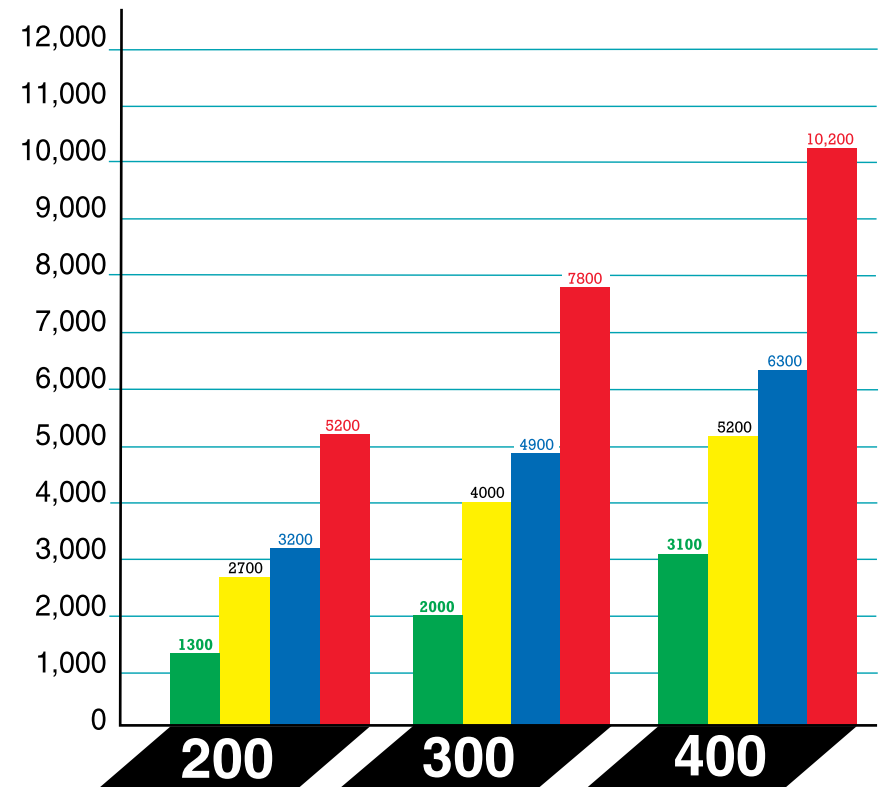

ISO 68 LUBRICANTS

Sizing Graphs

■ Polyglycol ■ Petroleum ■ Diester ■ PAO

Standard Models

Compressor Capacity, SCFM

CCS

Super Capacity Models

Compressor Capacity, SCFM

CCS

ISO 100+ LUBRICANTS

Sizing Graphs

■ Polyglycol
 ■ Petroleum
 ■ Diester
 ■ PAO

Standard Models

Compressor Capacity, SCFM

CCS

Super Capacity Models