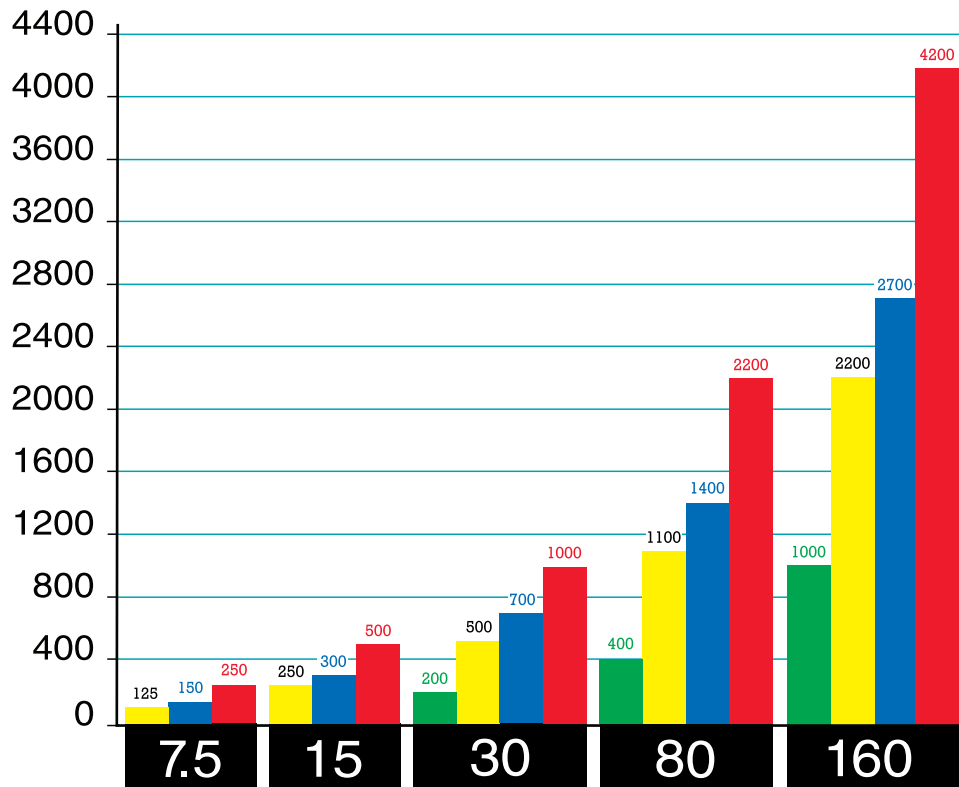

ISO 68 LUBRICANTS

Sizing Graphs

■ Polyglycol ■ Petroleum ■ Diester ■ PAO

Standard Models

Compressor Capacity, SCFM

CCS

Super Capacity Models

Compressor Capacity, SCFM

CCS

ISO 100+ LUBRICANTS

Sizing Graphs

■ Polyglycol
 ■ Petroleum
 ■ Diester
 ■ PAO

Standard Models

Compressor Capacity, SCFM

CCS

Super Capacity Models